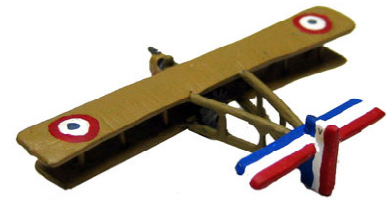

Voisin 5

Aéroplanes Voisin 5 (Type LAS)
150hp Salmson (Canton-Unné) 9P

Germany Austria-Hungary France Britain U.S. Belgium Russia Italy

An up-engined Voisin 3, the Voisin 5 was used in several roles through the mid-war.

Dates: Mar '15 - Sep '17
(radial pusher)

| <u>Ratings</u> |
|----------------------------------|
| Turn Rate: E |
| Climb Rate: 50 ´ per inch |
| Roll Rate: 1/4 |
| Pitch Rate: 1/4 |
| Spin: 11 +... 8 - |
| Ceiling: 11,500' |

| <u>Targeting</u> | 36" | <u>Range</u> |
|------------------|-----|--------------|
| | | |
| U: 20" | 4" | D: 12" |

| <u>Armament</u> |
|--|
| 1 flexible 47mm Hotchkiss Cannon, 10-2± |
| FP: 3 Ammo: 10x1 Arc: 10-2± |