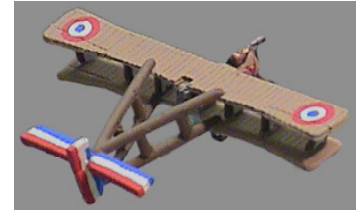

# Voisin 10

Aéroplanes Voisin 10 (Type LAR)  
280hp Renault 12Fe

**Dates:** Jan '18 - Nov '18  
(inline pusher)

- Germany  Austria-Hungary  France  Britain  U.S.  Belgium  Russia  Italy

The cannon-armed Voisin 10 entered service slowly in 1918 and served in both the recon and bombing roles.

<u>Ratings</u>	
Turn Rate:	E
Climb Rate:	50 ' per inch
Roll Rate:	1/4
Pitch Rate:	1/4
Spin:	11 +... 8-
Ceiling:	

Targeting	36"	Range
U:	20"	D: 12"

<u>Armament</u>		
1 flexible Lewis, strip-fed, 10-2±		
<b>FP:</b> 3	<b>Ammo:</b> 10x1	<b>Arc:</b> 10-2±

Size:	+2	Damage Divider:	2
Wing:	17	Fuselage:	14

<u>Power Curves</u>		➔																					
<u>Altitude</u>	1	2	3	4	5	6	7	8	9	10	11	12	13	14	15	16	17	18	19	20	21	22	
	S	S	S	4	3	3	2	1	0	-1	-1	-2	-2	-3	-4	-5	-6	**					
	S	S	S	3	3	2	1	0	-1	-1	-1	-2	-2	-3	-4	-5	-6	**					
	S	S	S	S	2	2	1	0	-1	-1	-1	-2	-2	-2	-3	-4	-5	**					
	S	S	S	S	1	1	0	-1	-1	-1	-2	-2	-2	-2	-3	-3	-4	**					