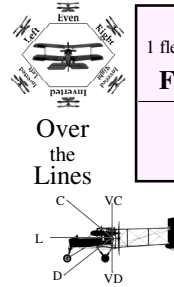

# Voisin 10

Aéroplanes Voisin 10 (Type LAR)  
280hp Renault 12Fe

**Dates:** Jan '18 - Nov '18  
(inline pusher)

- Germany  Austria-Hungary  France  Britain  U.S.  Belgium  Russia  Italy

The cannon-armed Voisin 10 entered service slowly in 1918 and served in both the recon and bombing roles.

<u>Ratings</u>	
Turn Rate:	E
Climb Rate:	50 ' per inch
Roll Rate:	1/4
Pitch Rate:	1/4
Spin:	11 +... 8-
Ceiling:	

Targeting	36"	Range
U:	20"	D: 12"

<u>Armament</u>		
1 flexible Lewis, strip-fed, 10-2±		
<b>FP:</b> 3	<b>Ammo:</b> 10x1	<b>Arc:</b> 10-2±

Size:	+2	Damage Divider:	2
Wing:	17	Fuselage:	14

<u>Power Curves</u>		➔																					
<u>Altitude</u>	1	2	3	4	5	6	7	8	9	10	11	12	13	14	15	16	17	18	19	20	21	22	
	S	S	S	4	3	3	2	1	0	-1	-1	-2	-2	-3	-4	-5	-6	**					
	S	S	S	3	3	2	1	0	-1	-1	-1	-2	-2	-3	-4	-5	-6	**					
	S	S	S	S	2	2	1	0	-1	-1	-1	-2	-2	-2	-3	-4	-5	**					
	S	S	S	S	1	1	0	-1	-1	-1	-2	-2	-2	-2	-3	-3	-4	**					