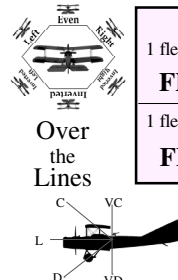

<u>Ratings</u>
Turn Rate: E
Climb Rate: 25' per inch
Roll Rate: 1/5
Pitch Rate: 1/5
Spin: 13+... -
Ceiling: 15,500'

Targeting	30"	Range
	12"	
U: 12"	8"	D: 8"

<u>Armament</u>		
1 flexible Lewis, drum-fed; 9-3±		
<b>FP: 4</b>	<b>Ammo: 8x3</b>	<b>Arc: 9-3±</b>
1 flexible Lewis, drum-fed; 4-8+,4578-		
<b>FP: 4</b>	<b>Ammo: 8x3</b>	<b>Arc: 4-8+,4578-</b>

<b>Size: +3</b>	<b>Damage Divider: 2</b>
<b>Wing: 18</b>	<b>Fuselage: 18</b>

<u>Power Curves</u>																						
<u>Altitude</u>	1	2	3	4	5	6	7	8	9	10	11	12	13	14	15	16	17	18	19	20	21	22
0-5,000	S	S	S	3	3	2	2	1	1	0	-1	-1	-2	-2	-3	-4	-5	-6	**			
5,025-10,000	S	S	S	3	3	2	2	1	0	-1	-1	-1	-2	-2	-3	-4	-5	-6	**			
10,025-15000	S	S	S	S	2	1	1	0	-1	-1	-1	-2	-2	-2	-2	-3	-4	-5	**			