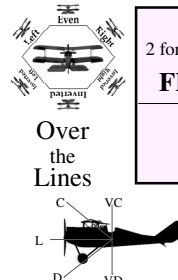

Ansaldo S.V.A. 5

Societa Giovanni Ansaldo 5
220hp S.P.A. 6A

Dates: Feb '18 - Nov '18
(inline tractor)

Germany Austria-Hungary France Britain U.S. Belgium Russia Italy

The S.V.A. 5 had outstanding speed, though its maneuverability was unimpressive, and the S.V.A. 5 was relegated to light bombing and observation, at which it did good work.

Ratings	
Turn Rate:	C
Climb Rate:	125 f per inch
Roll Rate:	1/4
Pitch Rate:	1/4
Spin:	11 +... 8-
Ceiling:	22,000'

Targeting	24"	Range
U:	12"	D: 8"

Armament		
2 forward-firing Vickers, belt-fed		
FP: 9	Ammo: 15	Arc: Fwd

Size:	0
Wing:	14
Fuselage:	15

Power Curves		➔																				
Altitude	1	2	3	4	5	6	7	8	9	10	11	12	13	14	15	16	17	18	19	20	21	22
0-5,000	S	S	S	S	4	4	4	3	3	2	1	1	1	0	-1	-1	-2	-2	-3	-4	**	
5,025-10,000	S	S	S	S	3	3	3	3	2	2	1	1	0	-1	-1	-1	-2	-2	-3	-4	**	
10,025-15,000	S	S	S	S	S	2	2	2	2	1	1	0	-1	-1	-1	-2	-2	-2	-2	-3	**	
15,025-22000	S	S	S	S	S	2	2	1	1	1	1	0	-1	-1	-1	-2	-2	-2	-2	-3	**	