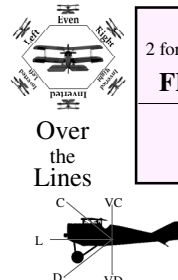

Ansaldo A.1 Balilla

Societa Giovanni Ansaldo A.1
220hp S.P.A. 6A

Dates: Jun '18 - Nov '18
(inline tractor)

Germany Austria-Hungary France Britain U.S. Belgium Russia Italy
108-150 were built. Nicknamed "Balilla" ("Hunter"). This is the fastest fighter of the war, though its maneuverability was not spectacular.

<u>Ratings</u>
Turn Rate: C
Climb Rate: 100' per inch
Roll Rate: 1/3
Pitch Rate: 1/3
Spin: 10+... 7-
Ceiling: 26,000'

Targeting	30"	Range
U: 16"	8"	D: 8"

<u>Armament</u>
2 forward-firing Vickers, belt-fed
FP: 9 Ammo: 15 Arc: Fwd